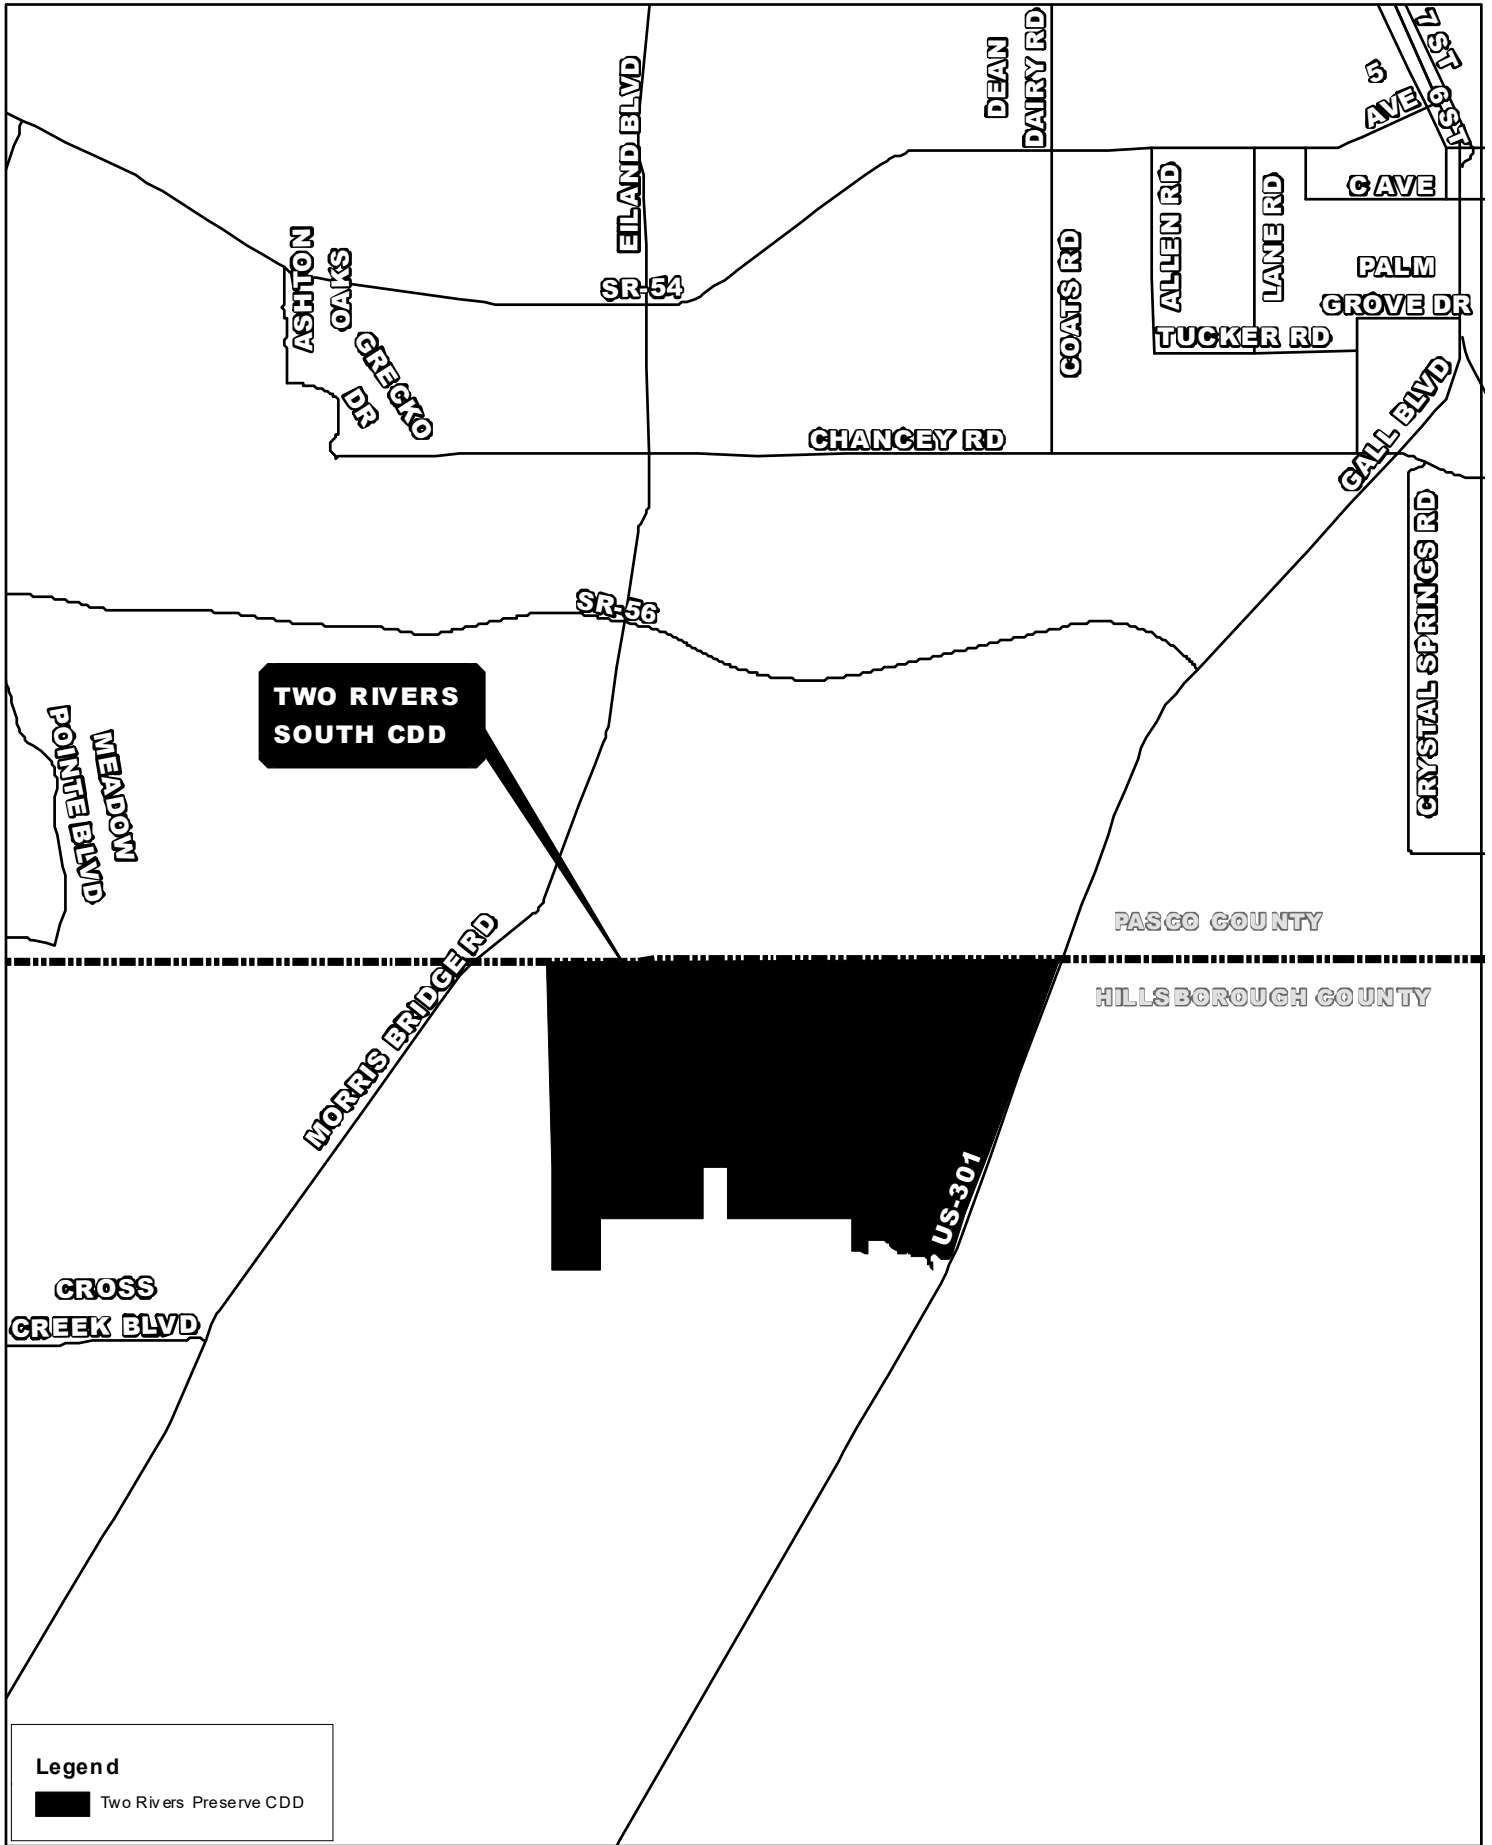

TWO RIVERS SOUTH CDD LOCATION MAP

**TWO RIVERS
SOUTH CDD**

PASCO COUNTY

HILLSBOROUGH COUNTY

Legend

- Two Rivers Preserve CDD